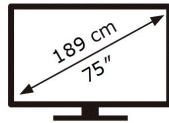

ENERGY

SAMSUNG

QE75LS03TAU

220 kWh/1000h

ABCDEF **G**

248 kWh/1000h

3840 px

2160 px