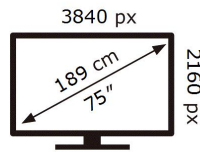

ENERGY

SAMSUNG

QE75LS03AAU

129 kWh/1000h

ABCDEF **G**

233 kWh/1000h

2019/2013