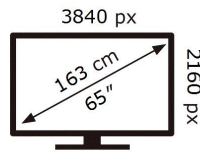

**ENERGY**

SAMSUNG

QE65QN85AAT

**101** kWh/1000h

ABCDEF **G**

**193** kWh/1000h

2019/2013