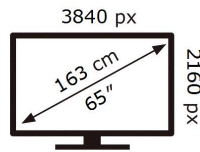

ENERGY

SAMSUNG

QE65Q60AAU

102 kWh/1000h

ABCDEF **G**

170 kWh/1000h

2019/2013