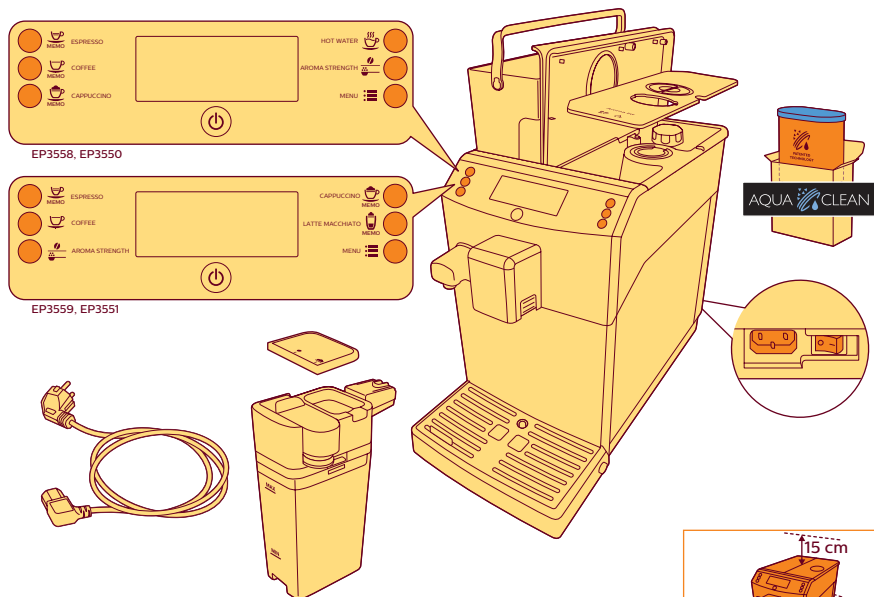

BEFORE FIRST USE

www.philips.com/coffee-care