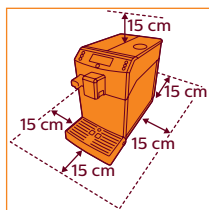

BEFORE FIRST USE

www.philips.com/coffee-care