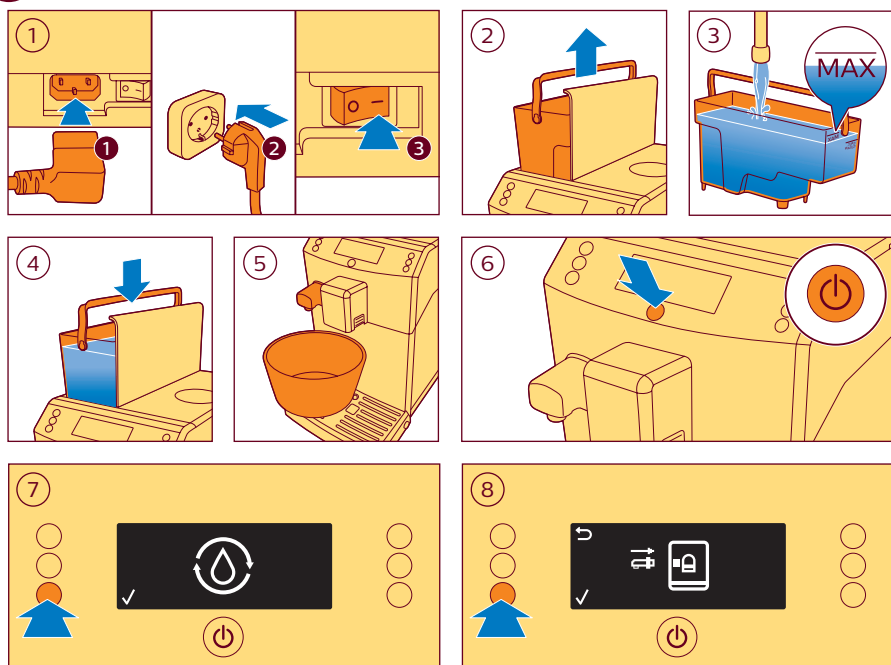

BEFORE FIRST USE

www.philips.com/coffee-care