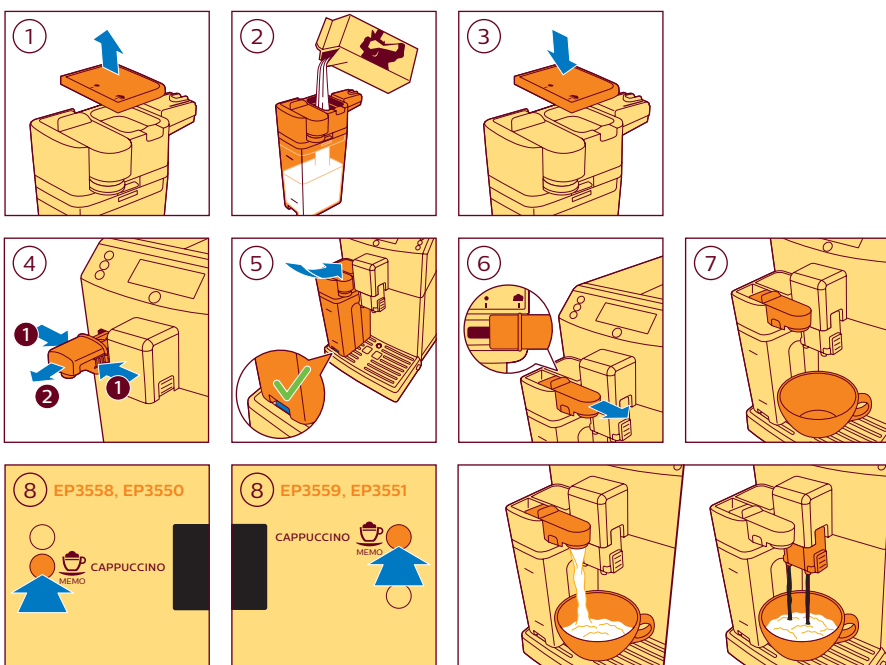

 **ESPRESSO**

 **CAPPUCCINO**

[www.philips.com/coffee-care](http://www.philips.com/coffee-care)

4219.460.4100.1

**PHILIPS**

Super automatic  
espresso machine

3100 series

EP3363, EP3362, EP3360  
EP3559, EP3558, EP3551  
EP3550