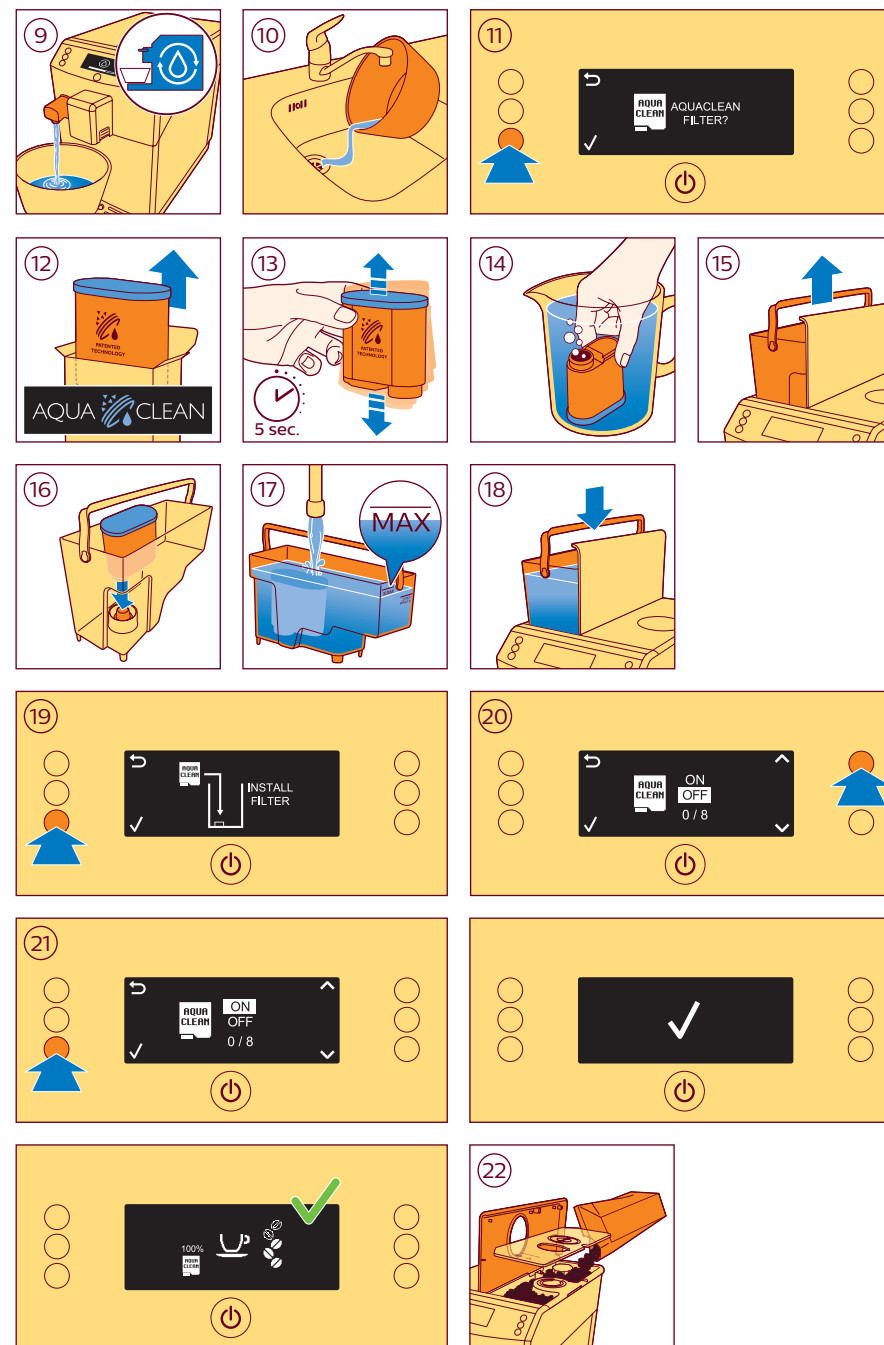

BEFORE FIRST USE

www.philips.com/coffee-care