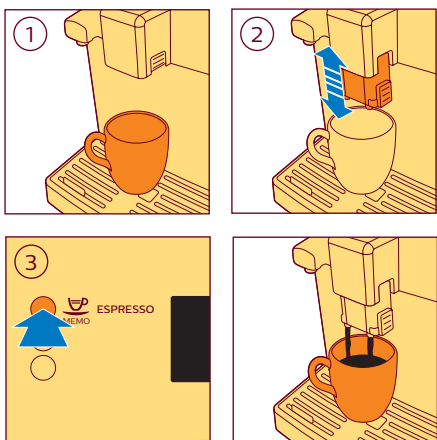

 **ESPRESSO**

 **CAPPUCCINO**

[www.philips.com/coffee-care](http://www.philips.com/coffee-care)

4219.460.4100.1

**PHILIPS**

Super automatic  
espresso machine

3100 series

EP3363, EP3362, EP3360  
EP3559, EP3558, EP3551  
EP3550