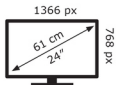

ENERGY

SENCOR

SLE 2471TCS

22 kWh/1000h

2019/2013