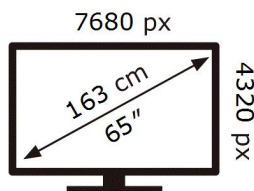

ENERG 

SAMSUNG

QE65QN800BT

248 kWh/1000h

ABCDEF **G**

437 kWh/1000h

2019/2013