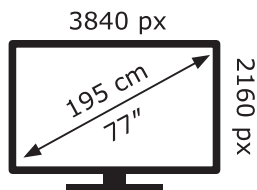

# ENERG

LG Electronics

OLED77G13LA

**171** kWh/1000h

ABCDEF**G**

**304** kWh/1000h

2019/2013