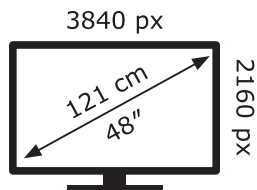

ENERG ⚡

LG Electronics

OLED48A13LA

74 kWh/1000h

ABCDEF**G**

131 kWh/1000h

2019/2013