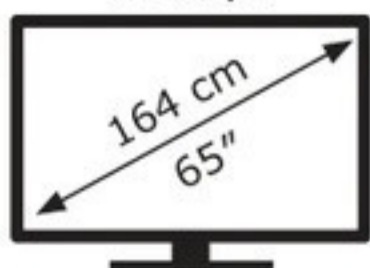

# ENERG

LG Electronics

65QNED813RE

**85** kWh/1000h

ABCDEF**G**

**165** kWh/1000h

3840 px

2160 px