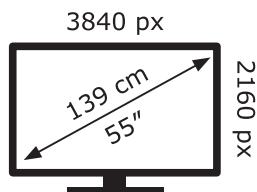

ENERG ⚡

LG Electronics

55UQ90003LA

82 kWh/1000h

ABCDEF**G**

128 kWh/1000h

2019/2013