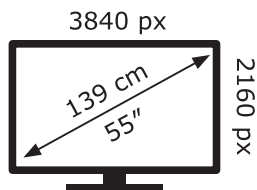

ENERG ⚡

LG Electronics

55NANO853PA

80 kWh/1000h

ABCDEF**G**

137 kWh/1000h

2019/2013