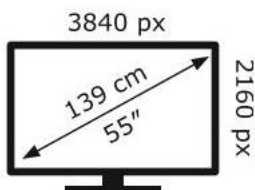

ENERG

LG Electronics

55NANO773PA

95 kWh/1000h

ABCDEF**G**

126 kWh/1000h

2019/2013