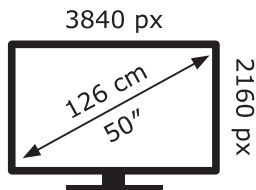

# ENERG

LG Electronics

50UQ90003LA

**69** kWh/1000h

ABCDEF**G**

**98** kWh/1000h

2019/2013