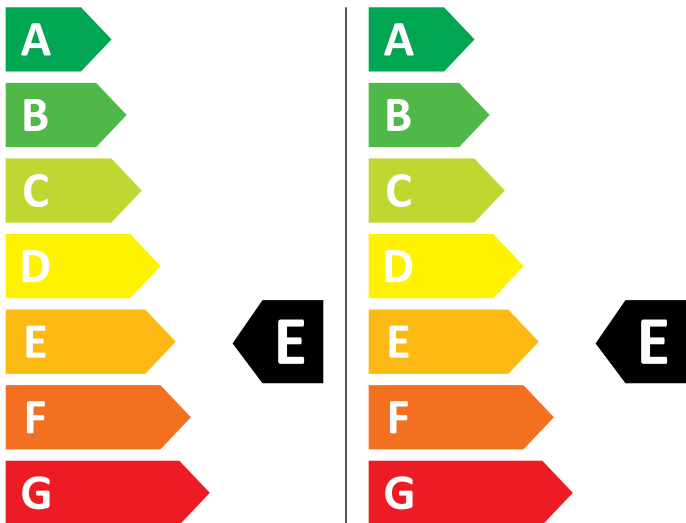

ENERG

AEG

L6WBJ68WC 914600113

💧 266 kWh/100

💧 83 kWh/100

4,0 kg

8,0 kg

60 L