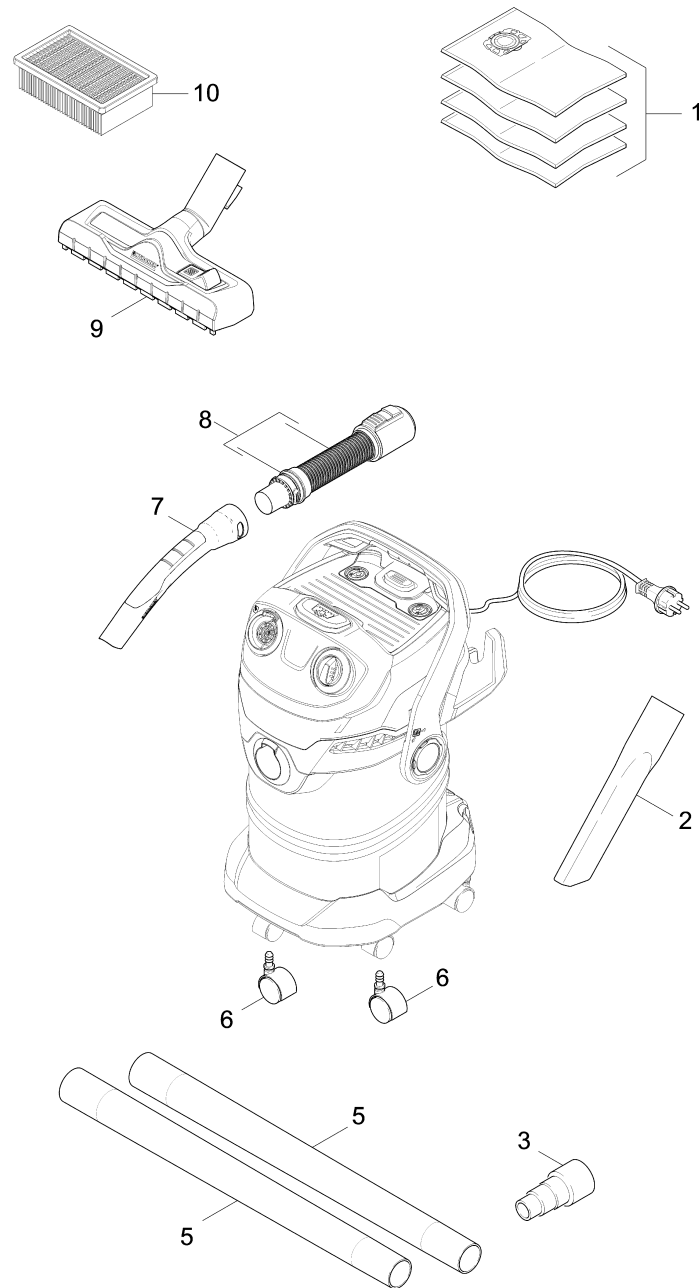

Short spare parts list (1.348-234.3)

Home and Garden \ Vacuum cleaner \ Wet-/Dry vacuum cleanerwet \ WD 5 P Premium *EU-II \ Short spare parts list

Short spare parts list (1.348-234.3)

Home and Garden \ Vacuum cleaner \ Wet-/Dry vacuum cleanerwet \ WD 5 P Premium *EU-II \ Short spare parts list

POS	Article no.	Description	Quantity	Unit
1	2.863-006.0	Filter bags-fleece set packaged 4x	1.000	ST
2	6.900-385.0	Crevice nozzle DN35	1.000	ST
3	9.048-061.0	Connecting sleeve	1.000	ST
5	2.863-148.0	Suction tube DN35	2.000	ST
6	9.036-479.0	Castor D50	5.000	ST
7	2.863-012.0	Hand grip suction hose	1.000	ST
8	4.441-067.0	Suction hose complete for replacement	1.000	ST
9	2.863-000.0	Floor tool switchable packaged	1.000	ST
10	2.863-005.0	Flat-pleated filter packaged WD 4/5/6	1.000	ST