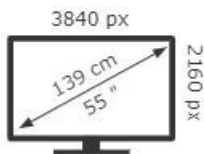

ENERG

HISENSE

55A9G

104 kWh/1000h

ABCDEF**G**

104 kWh/1000h

2019/2013