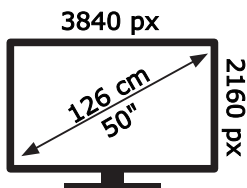

ENERGY

ORAVA

LT-1397 LED A230B

71 kWh/1000h

ABCDEF **G**

98 kWh/1000h

50554200

2019/2013