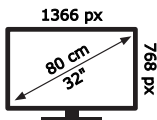

ENERG

ORAVA

LT-842 LED A140C

32 kWh/1000h

50596634