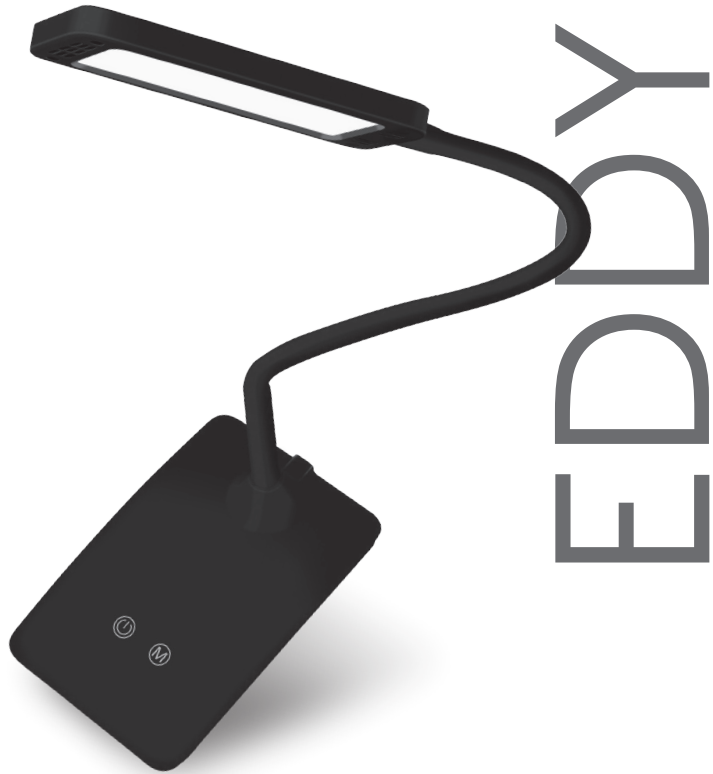

EMOS
lighting

- GB** LED Desk lamp EDDY
CZ LED stolní lampa EDDY
SK LED stolná lampa EDDY
PL Lampa biurkowa LED EDDY
HU LED EDDY asztali lámpa
SI LED namizna svetilka EDDY
RS|HR|BA LED stolna lampa EDDY
DE LED Tischlampe EDDY
UA Світлодіодний настільний світильний EDDY
RO LED lampă de masă EDDY
LT LED stalinė lampa EDDY
LV LED galda lampa EDDY

Z7599B

GB

LED Desk lamp EDDY

Color – black
Type: Z7599B

Technical information:

Performance:	6 W
IP code:	IP20
Supply voltage:	220–240 V AC
Number of LED:	24 LED
Luminous flux:	360 lm
Chromaticity temperature:	3 000 K – 4 500 K – 6 800 K
Length of lead cable:	180 cm