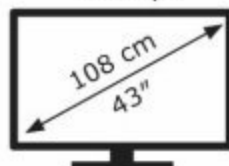

ENERGY

CHiQ

U43H7A

66 kWh/1000h

ABCDEF **G**

66 kWh/1000h

3840 px

2160 px