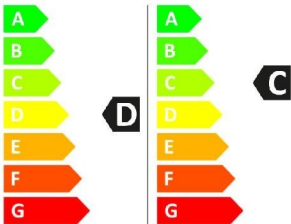

ENERG

beko

HTV 8736 XS0
7166043500

264 kWh/100^h

62 kWh/100^h

5,0 kg

8,0 kg

53 L