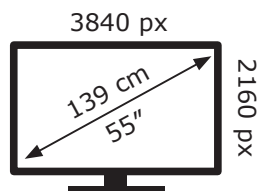

ENERG 

LG Electronics

55UN73003LA

102 kWh/1000h

ABCDEF**G**

126 kWh/1000h

2019/2013