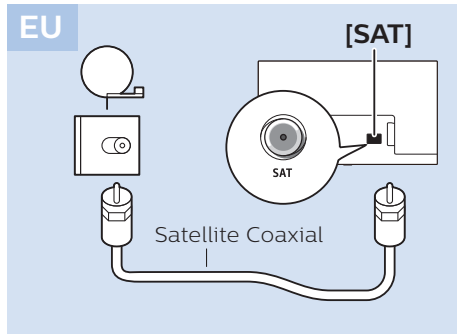

USB Hard Drive

Headphones

Network - Wired (Freeview)

50"

50"

Digital Audio System - HDMI ARC

Digital Audio System - OPTICAL

Blu-ray - HDMI