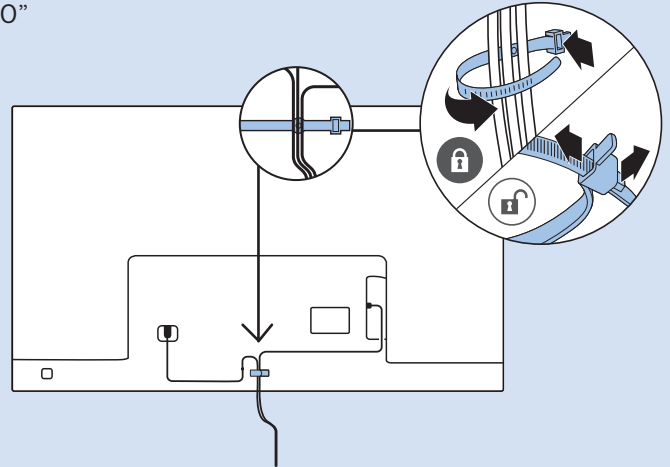

Computer - HDMI

USB Flash Drive

USB Hard Drive

Headphones

Network - Wired (Freeview)

32"/43"

50"

VESA (x, y)

32" (80 cm) 100 mm M6

43" (108 cm) 200x100 mm M6

50" (126 cm) 200x200 mm M6

32"

43"

50"

All registered and unregistered trademarks are property of their respective owners.
Specifications are subject to change without notice.
Philips and the Philips' shield emblem are trademarks of Koninklijke Philips N.V.
and are used under license from Koninklijke Philips N.V.
2018 © TP Vision Europe B.V. All rights reserved.