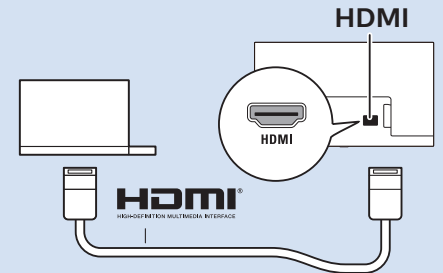

USB Hard Drive

Headphones

Network - Wired (Freeview)

50"

50"

Digital Audio System - HDMI ARC

Digital Audio System - OPTICAL

Blu-ray - HDMI

Computer - HDMI

USB Flash Drive

USB Hard Drive

Headphones

Network - Wired (Freeview)

32"/43"

50"

VESA (x, y)