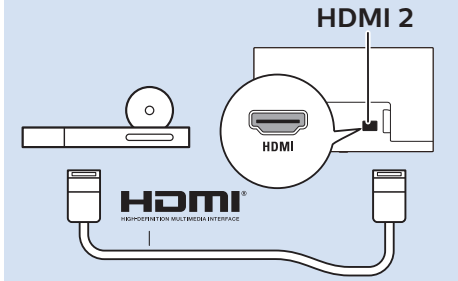

USB Hard Drive

Headphones

Network - Wired (Freeview)

50"

50"

Digital Audio System - HDMI ARC

Digital Audio System - OPTICAL

Blu-ray - HDMI

Computer - HDMI

USB Flash Drive

USB Hard Drive

Headphones

Network - Wired (Freeview)

32"/43"

50"

VESA (x, y)