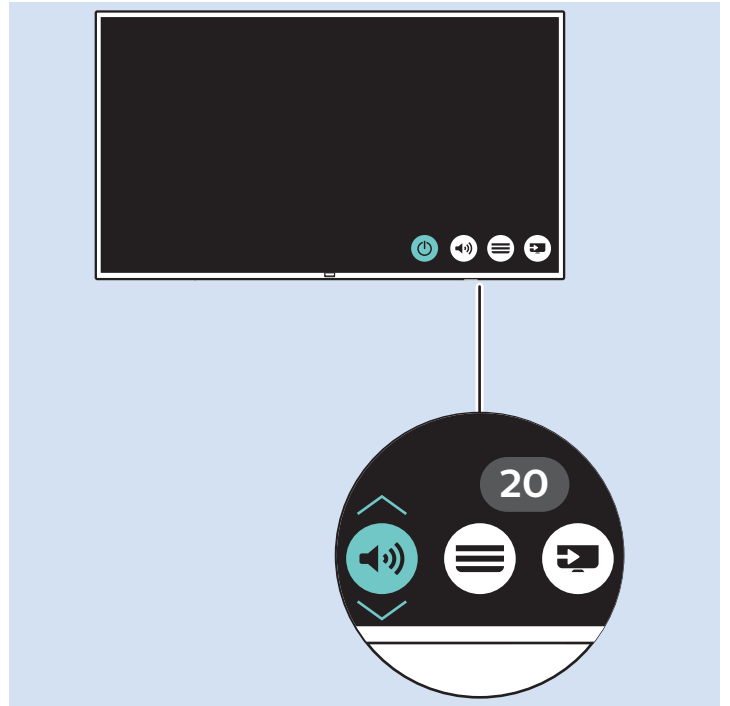

Computer - HDMI

USB Flash Drive

USB Hard Drive

Headphones

Network - Wired (Freeview)

32"/43"

50"

VESA (x, y)

32" (80 cm) 100 mm M6

43" (108 cm) 200x100 mm M6

50" (126 cm) 200x200 mm M6

32"

43"

50"

All registered and unregistered trademarks are property of their respective owners.
Specifications are subject to change without notice.
Philips and the Philips' shield emblem are trademarks of Koninklijke Philips N.V.
and are used under license from Koninklijke Philips N.V.
2018 © TP Vision Europe B.V. All rights reserved.