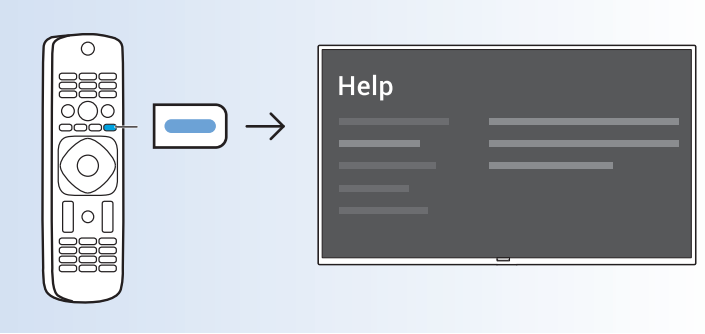

32" (80 cm) 100 mm M6

43" (108 cm) 200x100 mm M6

50" (126 cm) 200x200 mm M6

32"

43"

50"

All registered and unregistered trademarks are property of their respective owners.
Specifications are subject to change without notice.
Philips and the Philips' shield emblem are trademarks of Koninklijke Philips N.V.
and are used under license from Koninklijke Philips N.V.
2018 © TP Vision Europe B.V. All rights reserved.