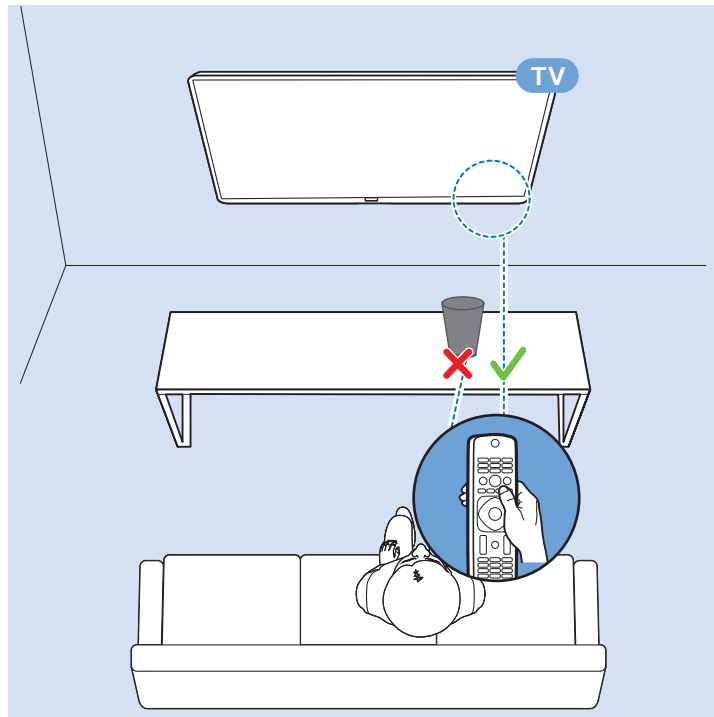

Computer - HDMI

USB Flash Drive

USB Hard Drive

Headphones

Network - Wired (Freeview)

32"/43"

50"

VESA (x, y)

32" (80 cm) 100 mm M6

43" (108 cm) 200x100 mm M6

50" (126 cm) 200x200 mm M6

32"

43"

50"

All registered and unregistered trademarks are property of their respective owners.
Specifications are subject to change without notice.
Philips and the Philips' shield emblem are trademarks of Koninklijke Philips N.V.
and are used under license from Koninklijke Philips N.V.
2018 © TP Vision Europe B.V. All rights reserved.