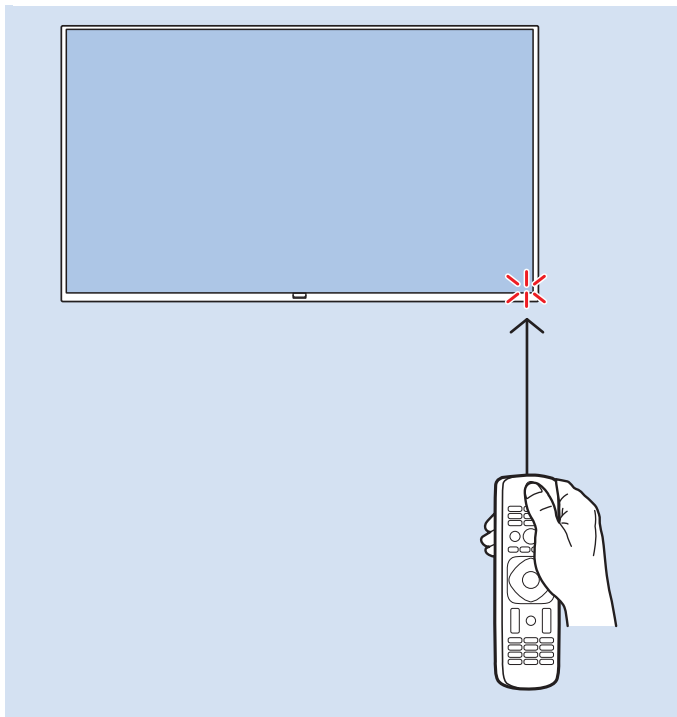

Computer - HDMI

USB Flash Drive

USB Hard Drive

Headphones

Network - Wired (Freeview)

32"/43"

50"

VESA (x, y)

32" (80 cm) 100 mm M6

43" (108 cm) 200x100 mm M6

50" (126 cm) 200x200 mm M6

32"

43"

50"

All registered and unregistered trademarks are property of their respective owners.
Specifications are subject to change without notice.
Philips and the Philips' shield emblem are trademarks of Koninklijke Philips N.V.
and are used under license from Koninklijke Philips N.V.
2018 © TP Vision Europe B.V. All rights reserved.