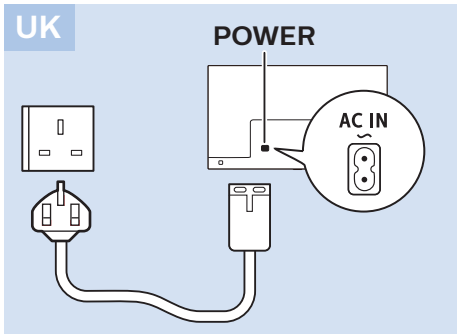

USB Hard Drive

Headphones

Network - Wired (Freeview)

50"

50"

Digital Audio System - HDMI ARC

Digital Audio System - OPTICAL

Blu-ray - HDMI

Computer - HDMI

USB Flash Drive

USB Hard Drive

Headphones

Network - Wired (Freeview)

32"/43"

50"

VESA (x, y)