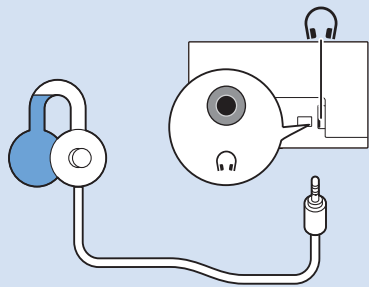

Computer - HDMI

USB Flash Drive

USB Hard Drive

Headphones

Network - Wired (Freeview)

32"/43"

50"

VESA (x, y)

32" (80 cm) 100 mm M6

43" (108 cm) 200x100 mm M6

50" (126 cm) 200x200 mm M6

32"

43"

50"

All registered and unregistered trademarks are property of their respective owners.
Specifications are subject to change without notice.
Philips and the Philips' shield emblem are trademarks of Koninklijke Philips N.V.
and are used under license from Koninklijke Philips N.V.
2018 © TP Vision Europe B.V. All rights reserved.