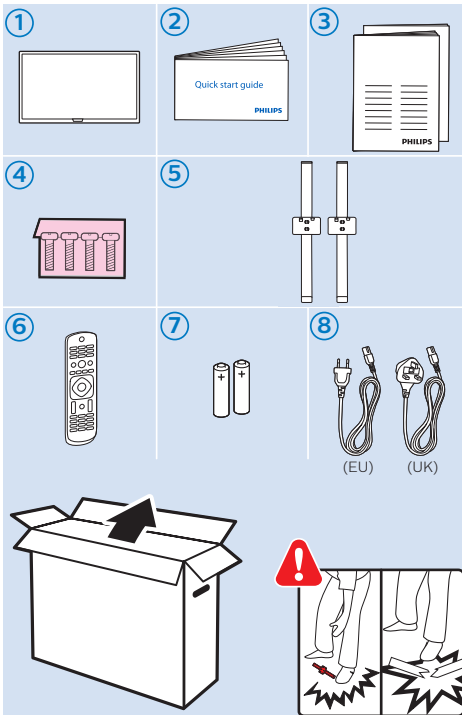

עברית קראו את הוראות הבטיחות

32"/43"

32"/43"

Digital Audio System - HDMI ARC

Digital Audio System - OPTICAL

Blu-ray - HDMI

Computer - HDMI

USB Flash Drive

USB Hard Drive

Headphones

Network - Wired (Freeview)

50"

50"

Digital Audio System - HDMI ARC

Digital Audio System - OPTICAL

Blu-ray - HDMI

Computer - HDMI

USB Flash Drive

USB Hard Drive

Headphones

Network - Wired (Freeview)

32"/43"

50"

VESA (x, y)