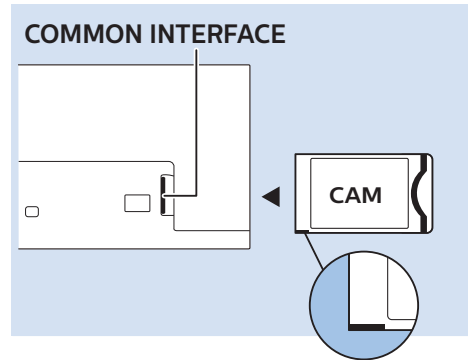

עברית קראו את הוראות הבטיחות

32"/43"

32"/43"

Digital Audio System - HDMI ARC

Digital Audio System - OPTICAL

Blu-ray - HDMI

Computer - HDMI

USB Flash Drive

USB Hard Drive

Headphones

Network - Wired (Freeview)

50"

50"

Digital Audio System - HDMI ARC

Digital Audio System - OPTICAL

Blu-ray - HDMI

Computer - HDMI

USB Flash Drive

USB Hard Drive

Headphones

Network - Wired (Freeview)

32"/43"

50"

VESA (x, y)

32" (80 cm) 100 mm M6

43" (108 cm) 200x100 mm M6

50" (126 cm) 200x200 mm M6

32"

43"

50"

All registered and unregistered trademarks are property of their respective owners.
Specifications are subject to change without notice.
Philips and the Philips' shield emblem are trademarks of Koninklijke Philips N.V.
and are used under license from Koninklijke Philips N.V.
2018 © TP Vision Europe B.V. All rights reserved.