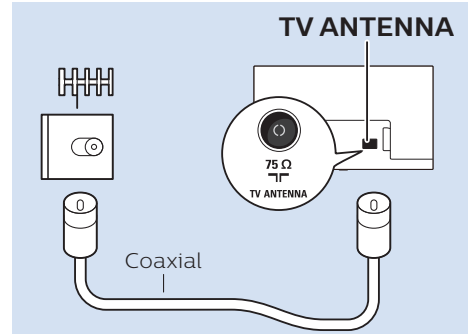

USB Hard Drive

Headphones

Network - Wired (Freeview)

50"

50"

Digital Audio System - HDMI ARC

Digital Audio System - OPTICAL

Blu-ray - HDMI

Computer - HDMI

USB Flash Drive

USB Hard Drive

Headphones

Network - Wired (Freeview)

32"/43"

50"

VESA (x, y)

32" (80 cm) 100 mm M6

43" (108 cm) 200x100 mm M6

50" (126 cm) 200x200 mm M6

32"

43"

50"

All registered and unregistered trademarks are property of their respective owners.
Specifications are subject to change without notice.
Philips and the Philips' shield emblem are trademarks of Koninklijke Philips N.V.
and are used under license from Koninklijke Philips N.V.
2018 © TP Vision Europe B.V. All rights reserved.