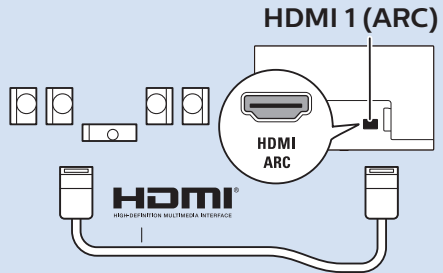

עברית קראו את הוראות הבטיחות

32"/43"

32"/43"

Digital Audio System - HDMI ARC

Digital Audio System - OPTICAL

Blu-ray - HDMI

Computer - HDMI

USB Flash Drive

USB Hard Drive

Headphones

Network - Wired (Freeview)

50"

50"

Digital Audio System - HDMI ARC

Digital Audio System - OPTICAL

Blu-ray - HDMI

Computer - HDMI

USB Flash Drive

USB Hard Drive

Headphones

Network - Wired (Freeview)

32"/43"

50"

VESA (x, y)