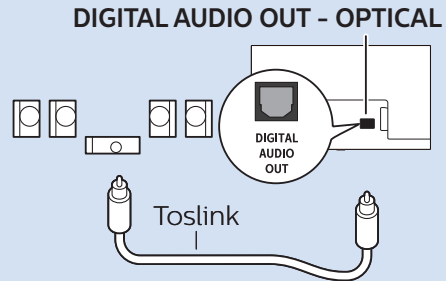

עברית קראו את הוראות הבטיחות

32"/43"

32"/43"

Digital Audio System - HDMI ARC

Digital Audio System - OPTICAL

Blu-ray - HDMI

Computer - HDMI

USB Flash Drive

USB Hard Drive

Headphones

Network - Wired (Freeview)

50"

50"

Digital Audio System - HDMI ARC

Digital Audio System - OPTICAL

Blu-ray - HDMI

Computer - HDMI

USB Flash Drive

USB Hard Drive

Headphones

Network - Wired (Freeview)

32"/43"

50"

VESA (x, y)