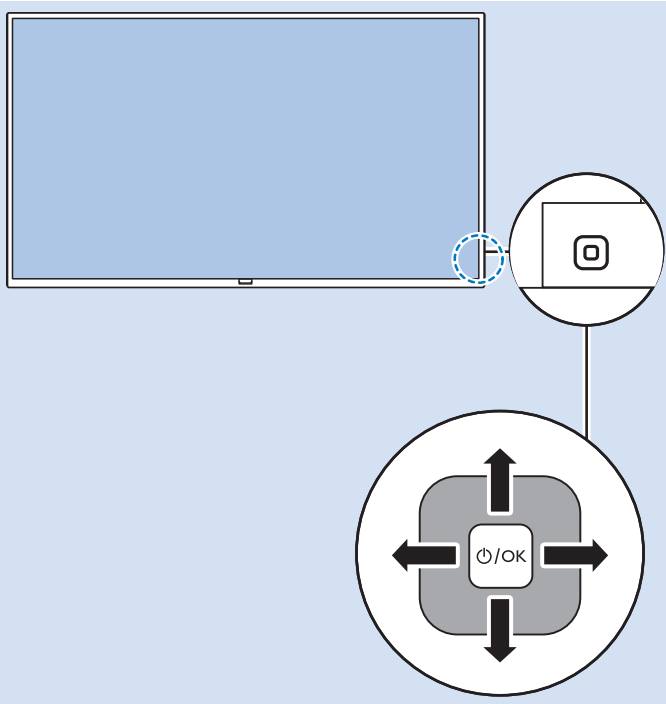

Computer - HDMI

USB Flash Drive

USB Hard Drive

Headphones

Network - Wired (Freeview)

32"/43"

50"

VESA (x, y)

32" (80 cm) 100 mm M6

43" (108 cm) 200x100 mm M6

50" (126 cm) 200x200 mm M6

32"

43"

50"

All registered and unregistered trademarks are property of their respective owners.
Specifications are subject to change without notice.
Philips and the Philips' shield emblem are trademarks of Koninklijke Philips N.V.
and are used under license from Koninklijke Philips N.V.
2018 © TP Vision Europe B.V. All rights reserved.