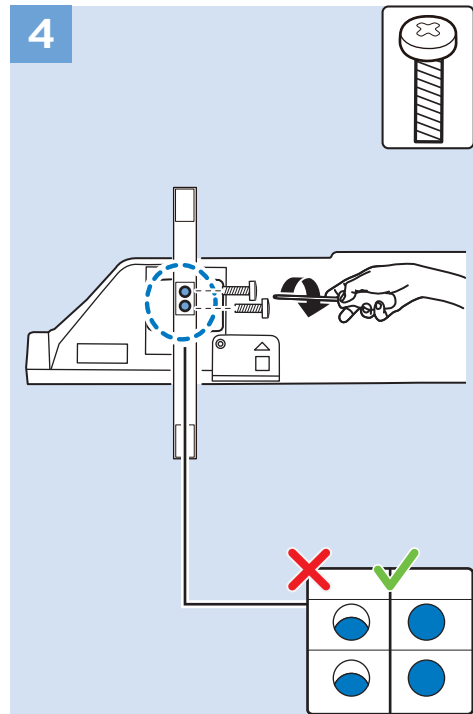

USB Hard Drive

Headphones

Network - Wired (Freeview)

50"

50"

Digital Audio System - HDMI ARC

Digital Audio System - OPTICAL

Blu-ray - HDMI

Computer - HDMI

USB Flash Drive

USB Hard Drive

Headphones

Network - Wired (Freeview)

32"/43"

50"

VESA (x, y)