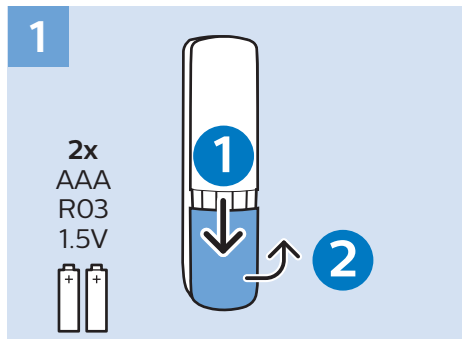

32" (80 cm) 100 mm M6

43" (108 cm) 200x100 mm M6

50" (126 cm) 200x200 mm M6

32"

43"

50"

All registered and unregistered trademarks are property of their respective owners.
Specifications are subject to change without notice.
Philips and the Philips' shield emblem are trademarks of Koninklijke Philips N.V.
and are used under license from Koninklijke Philips N.V.
2018 © TP Vision Europe B.V. All rights reserved.