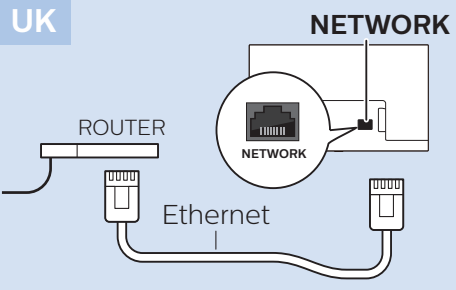

Computer - HDMI

USB Flash Drive

USB Hard Drive

Headphones

Network - Wired (Freeview)

32"/43"

50"

VESA (x, y)