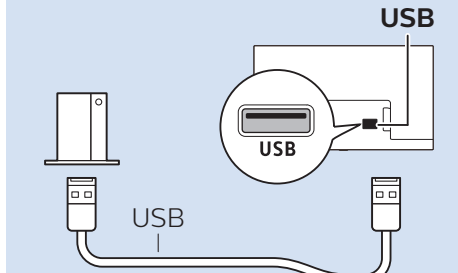

עברית קראו את הוראות הבטיחות

32"/43"

32"/43"

Digital Audio System - HDMI ARC

Digital Audio System - OPTICAL

Blu-ray - HDMI

Computer - HDMI

USB Flash Drive

USB Hard Drive

Headphones

Network - Wired (Freeview)

50"

50"

Digital Audio System - HDMI ARC

Digital Audio System - OPTICAL

Blu-ray - HDMI

Computer - HDMI

USB Flash Drive

USB Hard Drive

Headphones

Network - Wired (Freeview)

32"/43"

50"

VESA (x, y)