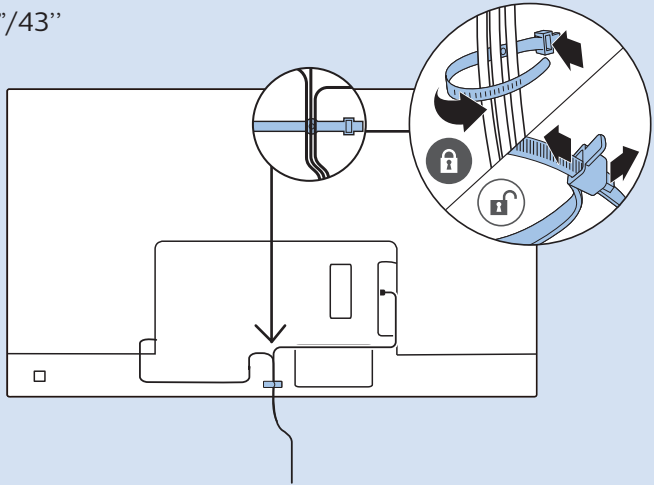

Computer - HDMI

USB Flash Drive

USB Hard Drive

Headphones

Network - Wired (Freeview)

32"/43"

50"

VESA (x, y)

32" (80 cm) 100 mm M6

43" (108 cm) 200x100 mm M6

50" (126 cm) 200x200 mm M6

32"

43"

50"

All registered and unregistered trademarks are property of their respective owners.
Specifications are subject to change without notice.
Philips and the Philips' shield emblem are trademarks of Koninklijke Philips N.V.
and are used under license from Koninklijke Philips N.V.
2018 © TP Vision Europe B.V. All rights reserved.